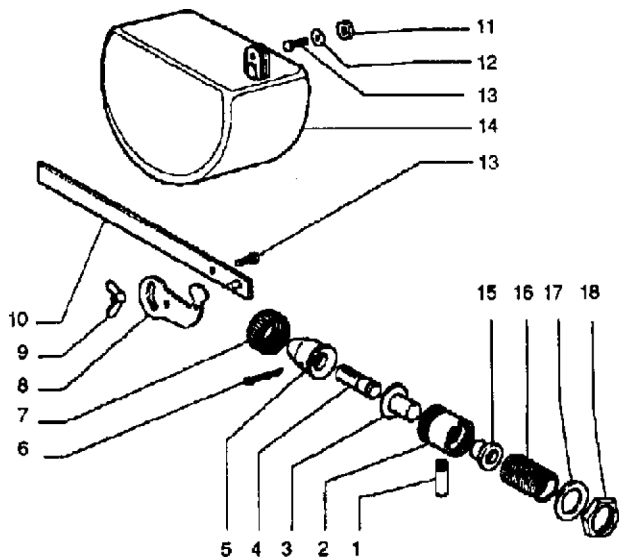

# YFLOATVALVE

**Brass Float Valve**

## SPECIFICATIONS

<b>Part Number</b>	<b>YFLOATVALVE</b>
<b>Max Volume</b>	7 GPM
<b>Max Pressure</b>	140 PSI
<b>Max Temp</b>	140° F
<b>Inlet Port Size</b>	3/8-19 BSPP-M
<b>Dimensions</b>	11.4" x 4.1" x 2.1"
<b>Weight</b>	.6 lbs
<b>Material</b>	Brass, Plastic, Buna-N

## PARTS LIST

No.	Part No.	Description	Qty.
1	Y29016236	Outlet Barb	1
2	Y29016131	Valve housing	1
3*	Y29016681	Diaphragm	1
4*	Y29016484	Piston Rod	1
5	Y29016931	Cover	1
6	Y11054901	Cotter Pin	1
7	Y29016336	Ring	1
8	Y29016835	Lever	1
9	Y12001500	Wing Nut	1
10	Y29017821	Arm	1
11	Y11452000	Nut	1
12	Y14356110	Washer	1
13	Y16187000	Screw	1
14	Y29017084	Float	1
15*	Y29016584	Seat	1
16	Y29017236	Connection	1
17	Y29017681	Washer	1
18	Y29017131	Nut	1
*	YKITFLT	Repair Kit	